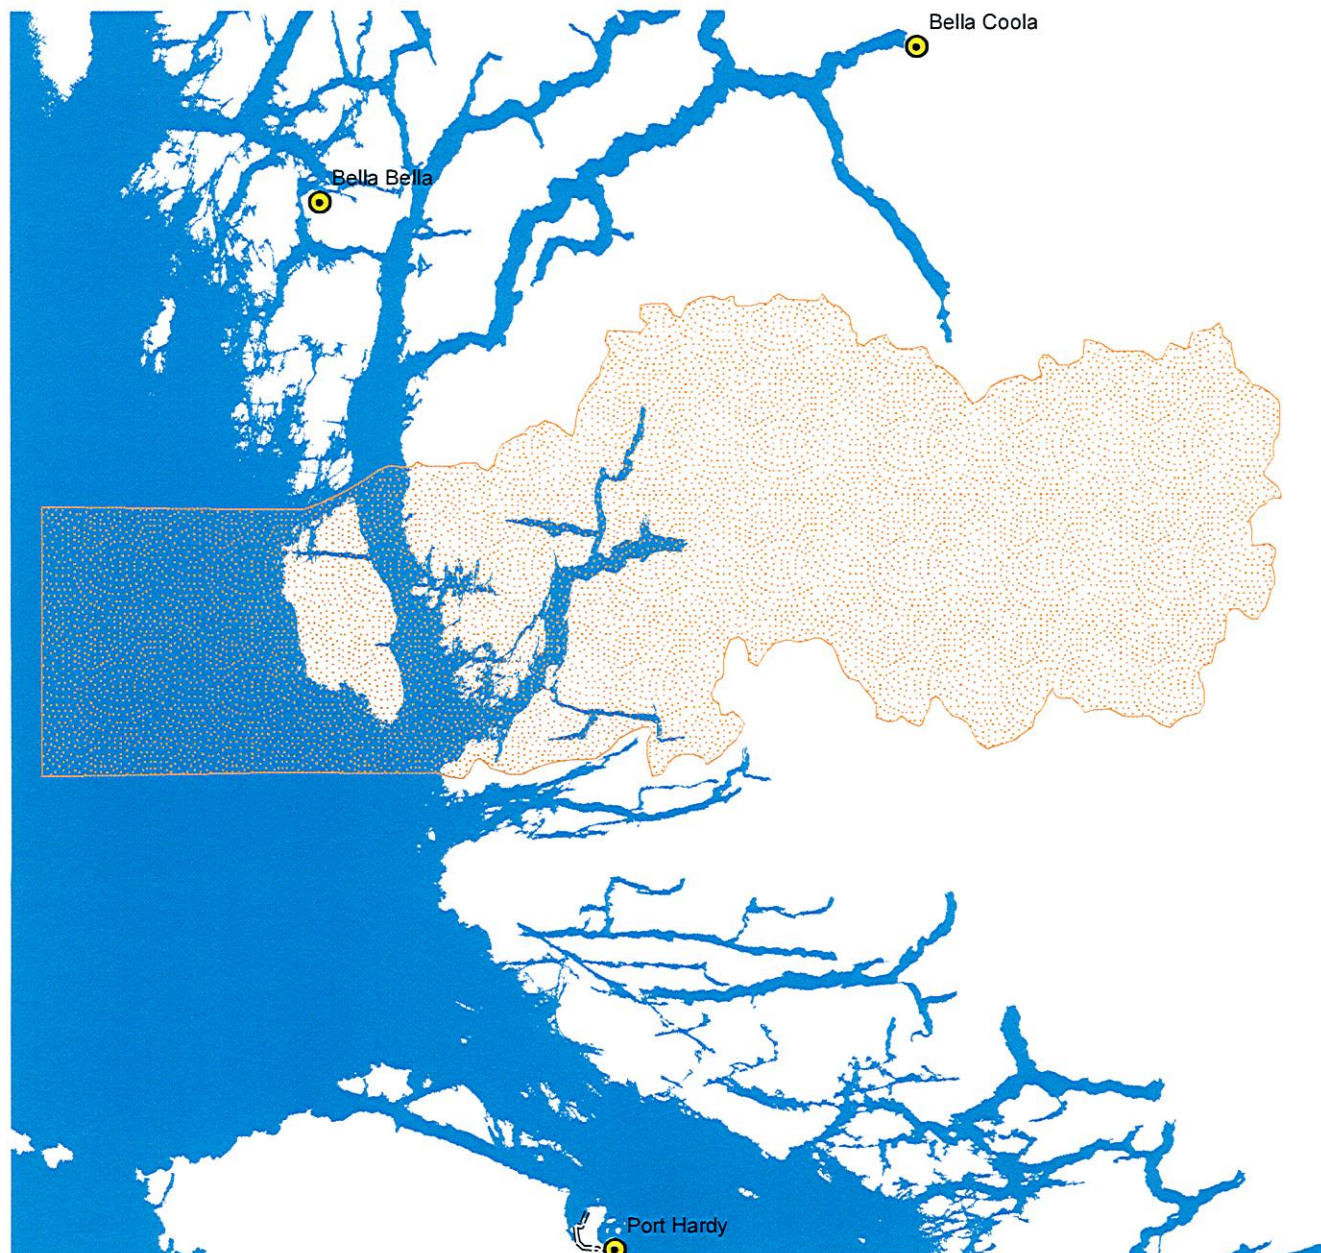

Produced by the  
BC Treaty Commission

Statement of Intent  
Traditional Territory Boundary  
Wuikinuxv First Nation

### Legend

 Wuikinuxv SOI Ammended

This map represents approximate boundary of the traditional territory described in the First Nation Statement of Intent. The boundary is for illustrative purposes only, and may be updated in the future.

Kilometers  
0 4 8 12 16